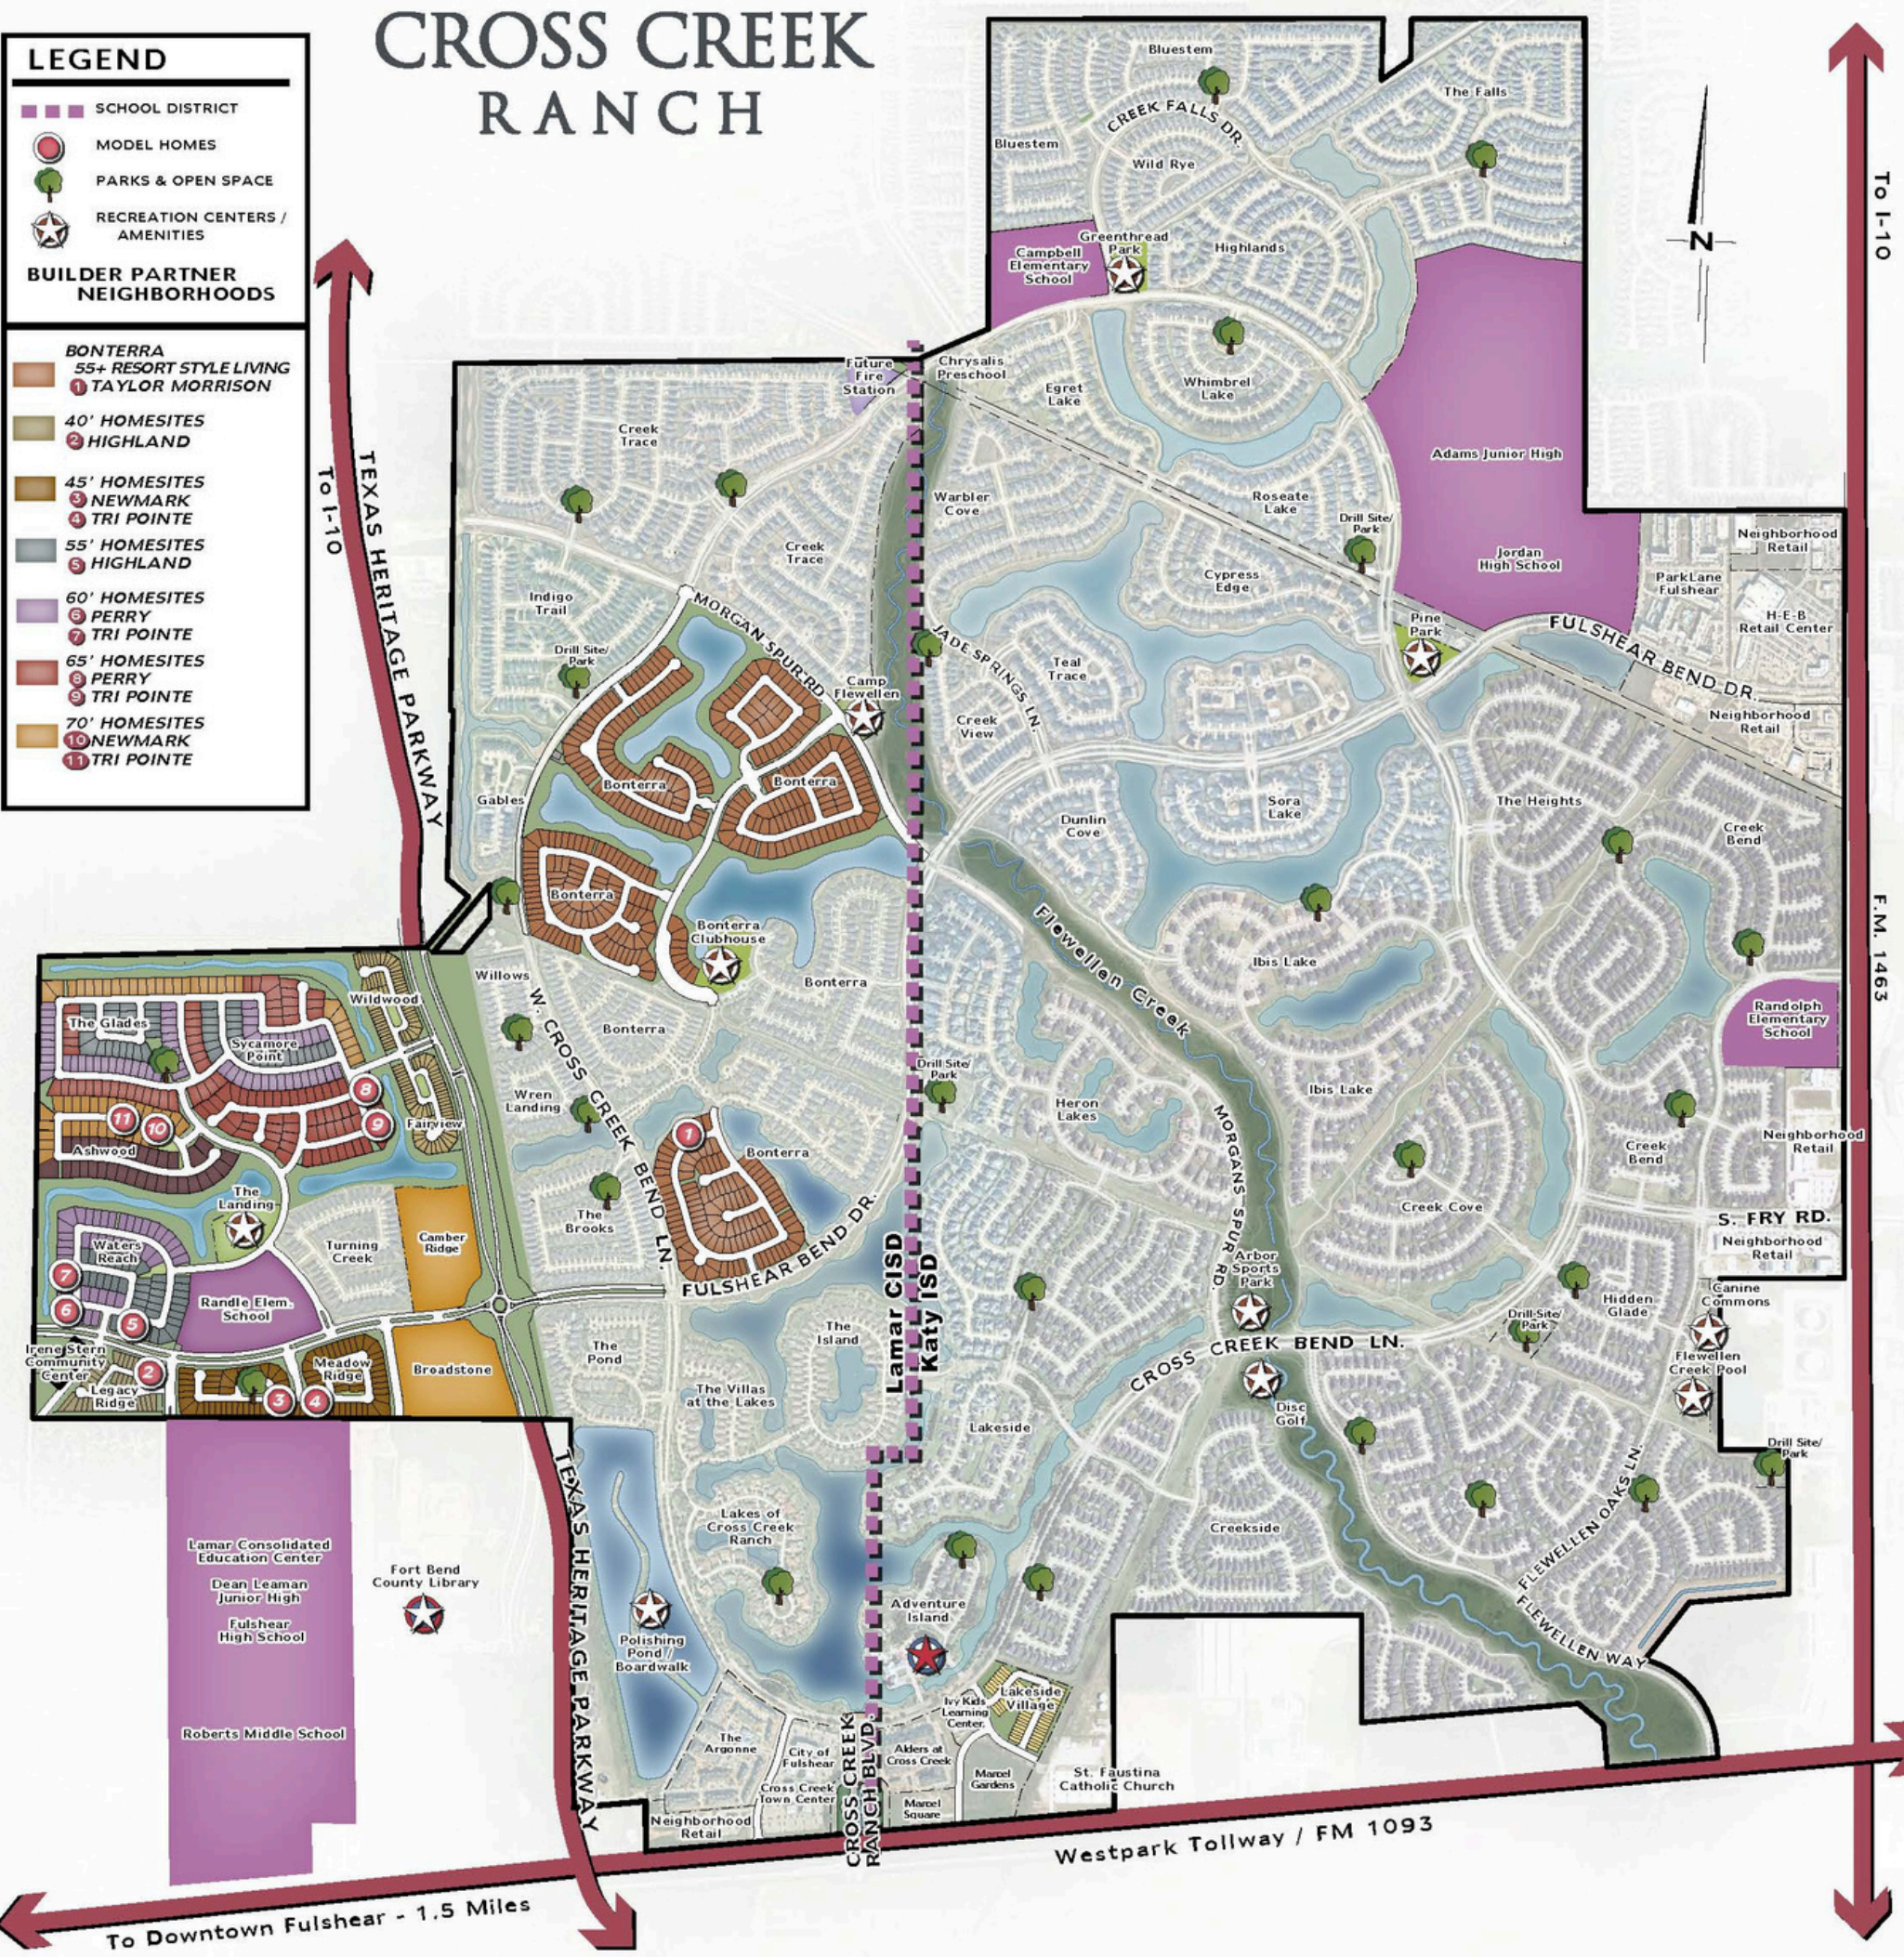

# CROSS CREEK RANCH

## Welcome to the Naturehood!

We are glad you are here and invite you to take your time and enjoy Cross Creek Ranch. Explore our trails, parks and boardwalk. Explore our award winning builders and model homes. Most of all, we hope you'll consider calling Cross Creek Ranch home.

**LEGEND**

- SCHOOL DISTRICT
- MODEL HOMES
- PARKS & OPEN SPACE
- RECREATION CENTERS / AMENITIES

**BUILDER PARTNER NEIGHBORHOODS**

- BONTERRA**  
55+ RESORT STYLE LIVING  
1 TAYLOR MORRISON
- 40' HOMESITES**  
2 HIGHLAND
- 45' HOMESITES**  
3 NEWMARK  
4 TRI POINTE
- 55' HOMESITES**  
5 HIGHLAND
- 60' HOMESITES**  
6 PERRY  
7 TRI POINTE
- 65' HOMESITES**  
8 PERRY  
9 TRI POINTE
- 70' HOMESITES**  
10 NEWMARK  
11 TRI POINTE

**1**  
Bonterra at Cross Creek Ranch  
Gated Community for  
55+ Active Adults  
From the \$300's  
5730 Pedernales Bend Ln.  
(281) 207-6682

**2**  
Highland 40'  
Legacy Ridge  
From the \$380's  
29810 Ellwood Lane  
(832) 766- 7317  
Lamar CISD