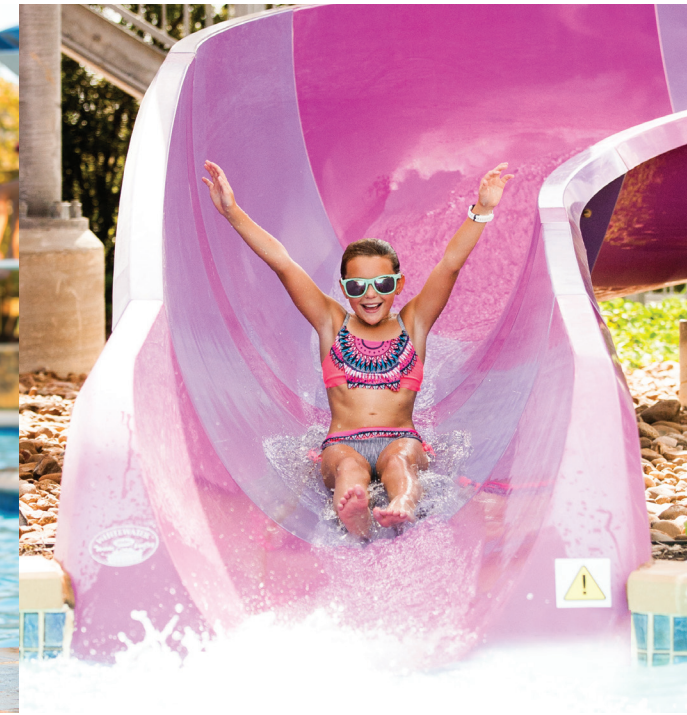

Pine Park

Cross Creek Ranch residents have a ball at the new Pine Park. Neighborly competition can be found on the tennis court and basketball court, while golfers can practice their skills on the putting green. A wallball court, playground, pickleball court and covered picnic pavilion add to the fun and restroom facilities are available as well.

Arbor Park

It's game on at Arbor Park, home to 5 tennis courts, picnic pavilion, sand volleyball, basketball court and restrooms. A kayak launch is nearby, allowing residents the chance to explore Cross Creek Ranch by water.

Polishing Pond

The Polishing Pond and its boardwalks are popular with resident nature lovers. The 50-acre nature habitat boasts permanent and migratory residents. It also functions as an engineered water quality basin, filtering water for reuse as an irrigation resource throughout the development.

Flewellen Creek

What began as an agricultural ditch has been thoughtfully restored and transformed into a lush park for wildlife and outdoor enthusiasts. Flewellen Creek Park encompasses approximately 150 acres bordering the 2-mile stream that meanders through Cross Creek Ranch. Residents enjoy strolling and biking the park's trails. The Links at Flewellen Creek 18-hole disc golf course can also be found within the park.